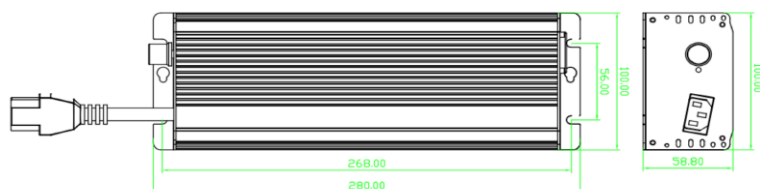

Grow Light Ballasts

Give me a piece of land, and I'll give you back a garden of promise.

Code:LGB0600TH00030

Compliances and approvals

Important:

- 1.Max temperature on ballast shell:70 C/158 F
- 2.Ambient temperature:-25-+50 C/-4-+104 F
- 3.Max humidity: 95%
- 4.Pulse voltage: 4-5.5KV

Technical Parameter

Physical

Wattage	600W	Length	280mm	11"
Input voltage	220V/240V	Width	100mm	3.9"
Input wattage	628W/626W	Height	59mm	2.3"
Input current	2.81A/2.61A	Weight	1.5kgs	3.3lb
Min power factor	≥0.98			
THD	≤20%			
Wave crest coefficient	≤1.7