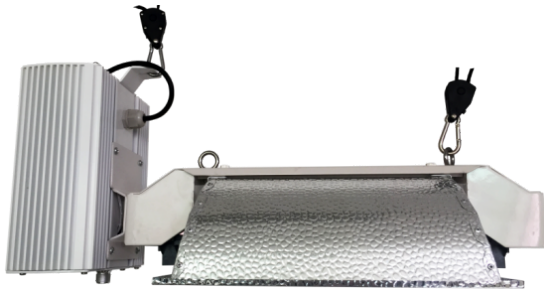

Grow Light Ballasts

Give me a piece of land, and I'll give you back a garden of promise.