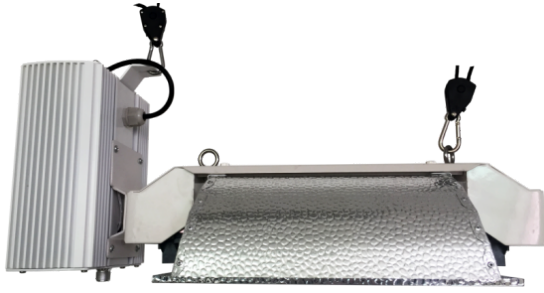

Grow Light Ballasts

Give me a piece of land, and I'll give you back a garden of promise.